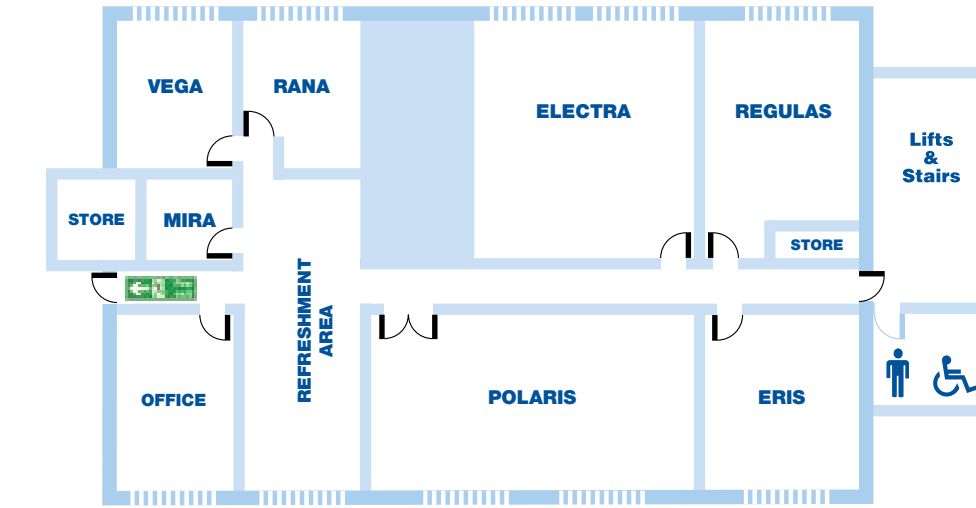

First Floor