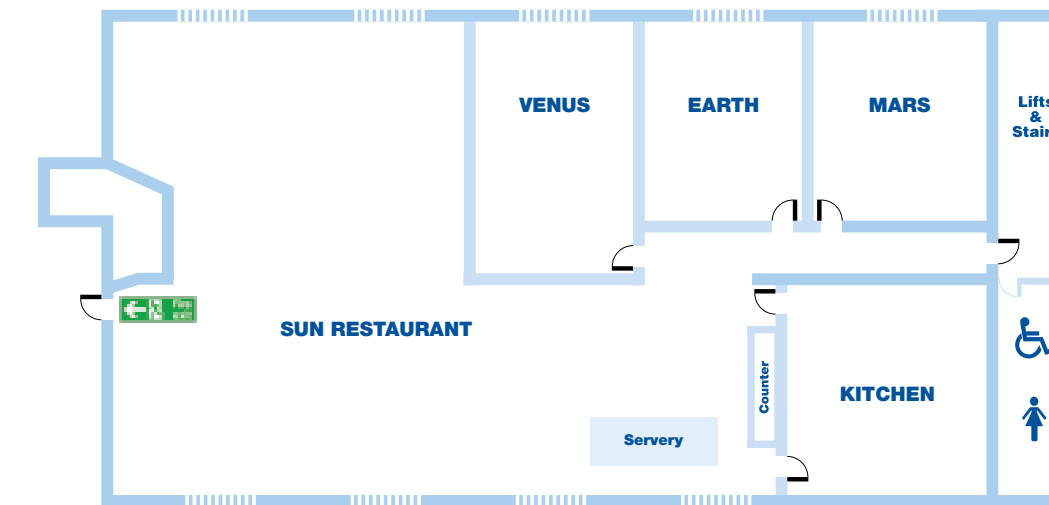

CCT Venues also have locations in Canary Wharf, offering great choice across London's busiest business districts.

Rooms	Size and location	Minimum numbers	Maximum Theatre style	Maximum Classroom style	Maximum Round Cabaret style (tables of 6)	Maximum Square Cabaret style (tables of 6)	Maximum U Shape style	Maximum Board style
Jupiter/Saturn	20.5 x 7.8m Third floor	70	150	100	90	72	52	60
Jupiter	10.1 x 7.8m Third floor	35	70	46	36	30	28	36
Saturn	10.1 x 7.8m Third floor	35	70	46	36	30	28	36
Neptune/Pluto	18.6 x 5.8m Third floor	50	100	78	66	54	52	56
Neptune	14.5 x 5.8m Third floor	38	80	62	54	42	40	44
Pluto	4.1 x 5.8m Third floor	8	18	12	12	-	10	12
Xena	12.4 x 7.8m Ground floor	40	90	66	54	42	34	40
Discovery	14.8 x 7.8m Second floor	46	120	72	60	48	40	44
Apollo/Voyager	9.5 x 7.8m Second floor	30	90	46	36	36	22	32
Apollo	4.9 x 7.8m Second floor	16	40	28	24	18	18	22
Voyager	4.9 x 7.8m Second floor	16	40	28	24	18	18	22
Polaris	9.5 x 5.6m First floor	22	56	30	30	24	20	24
Electra	8.0 x 6.3m First floor	18	50	30	30	24	22	24
Uranus	7.8 x 5.1m Third floor	16	40	28	24	18	18	22
Atlantis	9.5 x 5.8m Second floor	16	64	40	36	36	24	30
Regulas	6.3 x 4.8m First floor	8	20	12	-	-	12	12
Eris	5.7 x 5.7m First floor	10	35	16	15	12	14	16
Venus	7.6 x 4.6m Fourth floor	14	40	24	24	12	16	20
Luna	5.8 x 4.9m Second floor	8	20	14	18	12	10	16
Earth	5.4 x 4.9m Fourth floor	8	21	14	18	12	12	16
Mars	5.4 x 4.9m Fourth floor	8	21	14	18	12	12	16
Vega	5.1 x 5.1m First floor	8	20	12	-	-	12	12
Rana	5.1 x 5.1m First floor	8	20	10	-	-	6	8
Sun Restaurant	118m ² Fourth floor	-	-	-	-	-	-	-

Ceiling height: 2.54m

Ground Floor

First Floor

Second Floor

Third Floor

Fourth Floor

Electra

"Thank you so much for the wonderful organisation of our meeting. Everything was very smooth and we were all really impressed with the venue, facilities and food. The team took the stress out of the entire process."
London Council