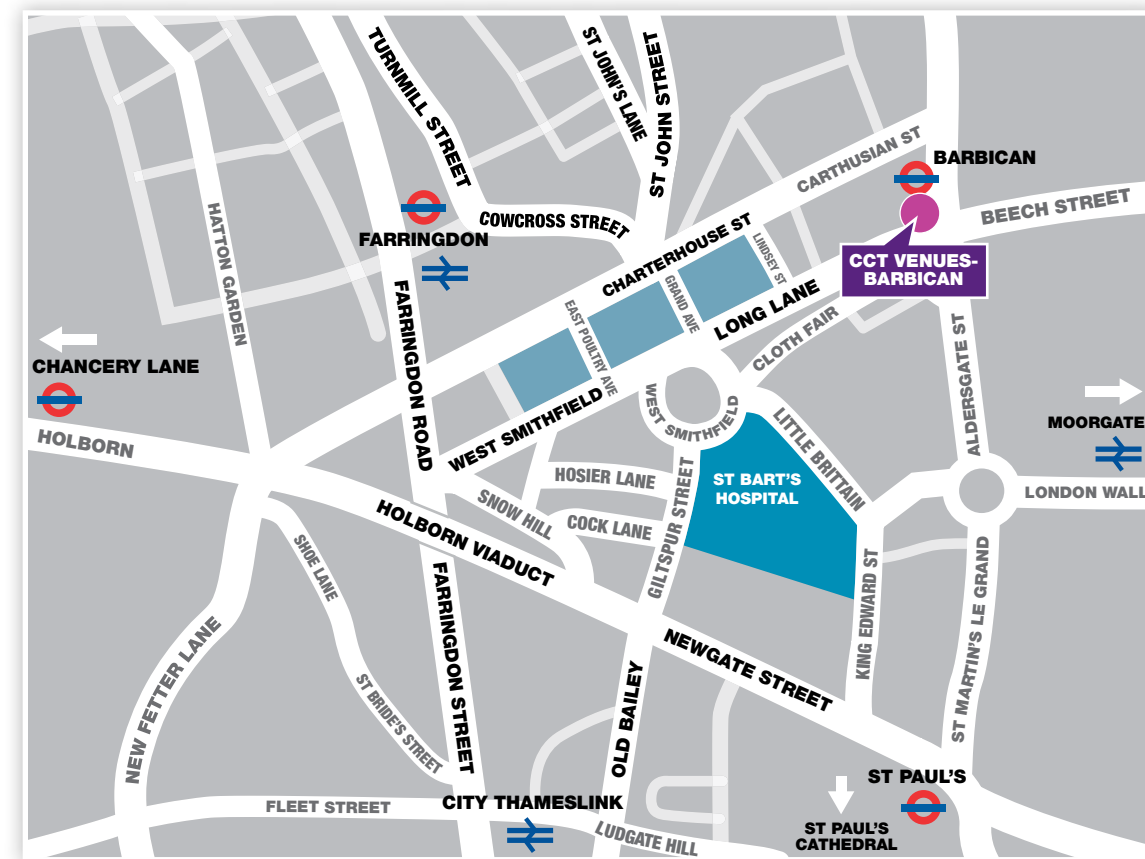

CCT Venues-Barbican, a professional environment in a convenient City location

CCT Venues-Barbican
Aldersgate House, 135-137 Aldersgate Street, London, EC1A 4JA

For booking and enquiries:
T: 0808 168 1168
E: enquire@cctvenues.co.uk

CCT Venues-Barbican

Experts in Event Space

cctvenues.co.uk

CCT Venues-Barbican Experts in Event Space

Refurbished and modernised in 2016, CCT Venues-Barbican offers a professional environment in a superbly convenient City location. The venue occupies the whole of Aldersgate House, on the corner of Aldersgate Street and Long Lane, in London EC1. The 20 training and meeting rooms are arranged over five floors and offer a range of bright, airy spaces, with large windows and individually controlled air conditioning.

You'll find the venue directly next to Barbican underground station and only a few minutes' walk from CCT Venues-Farringdon and CCT Venues-Smithfield. City Thameslink mainline, Farringdon, St Paul's and Moorgate tube stations are also just a short walk away.