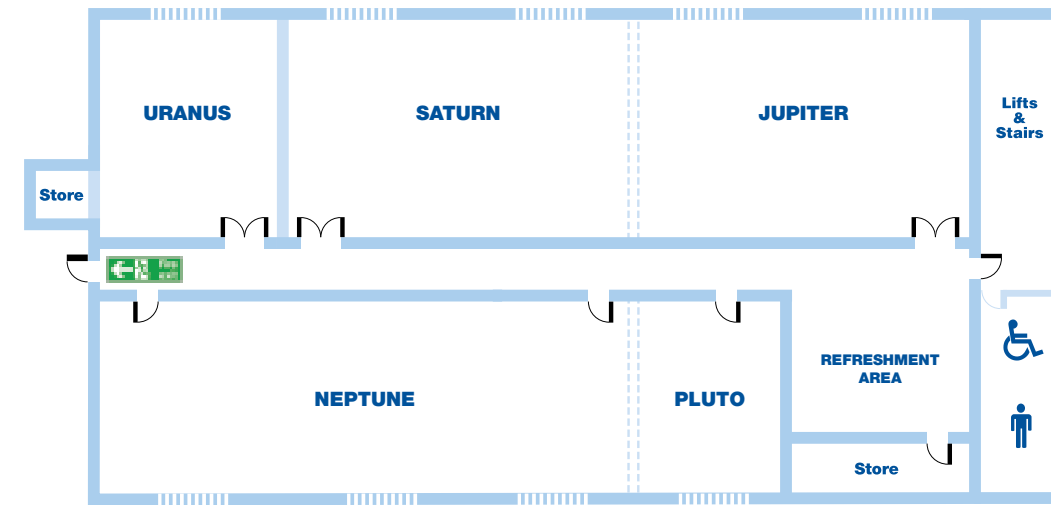

CCT Venues also have locations in Canary Wharf, offering great choice across London's busiest business districts.

Rooms	Size and location	Minimum numbers	Maximum Theatre style	Maximum Classroom style	Maximum Round Cabaret style (tables of 6)	Maximum Square Cabaret style (tables of 6)	Maximum U Shape style	Maximum Board style
Jupiter/Saturn	20.5 x 7.8m Third floor	70	150	100	90	72	52	60
Jupiter	10.1 x 7.8m Third floor	35	70	46	36	30	28	36
Saturn	10.1 x 7.8m Third floor	35	70	46	36	30	28	36
Neptune/Pluto	18.6 x 5.8m Third floor	50	100	78	66	54	52	56
Neptune	14.5 x 5.8m Third floor	38	80	62	54	42	40	44
Pluto	4.1 x 5.8m Third floor	8	18	12	12	-	10	12
Xena	12.4 x 7.8m Ground floor	40	90	66	54	42	34	40
Discovery	14.8 x 7.8m Second floor	46	120	72	60	48	40	44
Apollo/Voyager	9.5 x 7.8m Second floor	30	90	46	36	36	22	32
Apollo	4.9 x 7.8m Second floor	16	40	28	24	18	18	22
Voyager	4.9 x 7.8m Second floor	16	40	28	24	18	18	22
Polaris	9.5 x 5.6m First floor	22	56	30	30	24	20	24
Electra	8.0 x 6.3m First floor	18	50	30	30	24	22	24
Uranus	7.8 x 5.1m Third floor	16	40	28	24	18	18	22
Atlantis	9.5 x 5.8m Second floor	16	64	40	36	36	24	30
Regulas	6.3 x 4.8m First floor	8	20	12	-	-	12	12
Eris	5.7 x 5.7m First floor	10	35	16	15	12	14	16
Venus	7.6 x 4.6m Fourth floor	14	40	24	24	12	16	20
Luna	5.8 x 4.9m Second floor	8	20	14	18	12	10	16
Earth	5.4 x 4.9m Fourth floor	8	21	14	18	12	12	16
Mars	5.4 x 4.9m Fourth floor	8	21	14	18	12	12	16
Vega	5.1 x 5.1m First floor	8	20	12	-	-	12	12
Rana	5.1 x 5.1m First floor	8	20	10	-	-	6	8
Sun Restaurant	118m ² Fourth floor	-	-	-	-	-	-	-

Ceiling height: 2.54m

Ground Floor

First Floor

Second Floor

Third Floor

Fourth Floor

Electra

"Thank you so much for the wonderful organisation of our meeting. Everything was very smooth and we were all really impressed with the venue, facilities and food. The team took the stress out of the entire process."
London Council