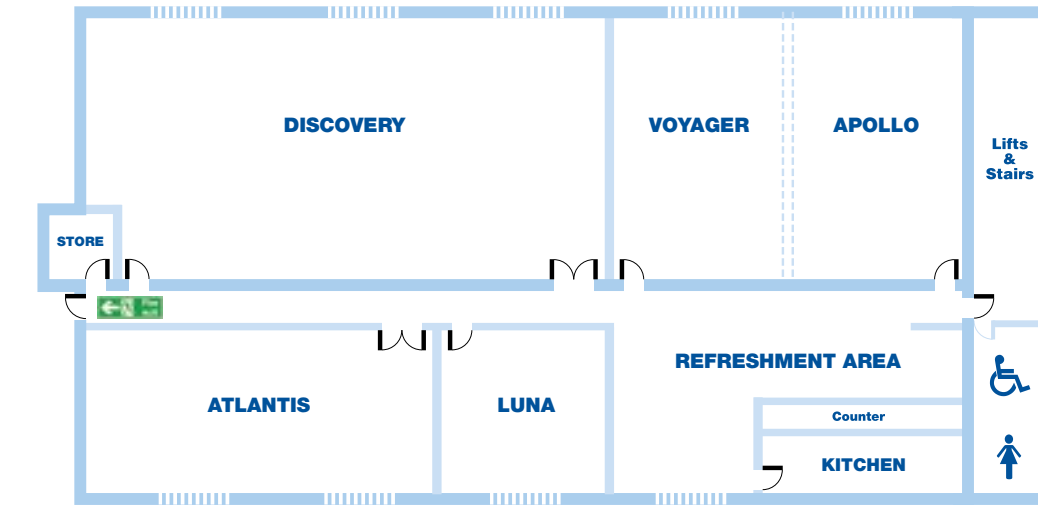

Second Floor