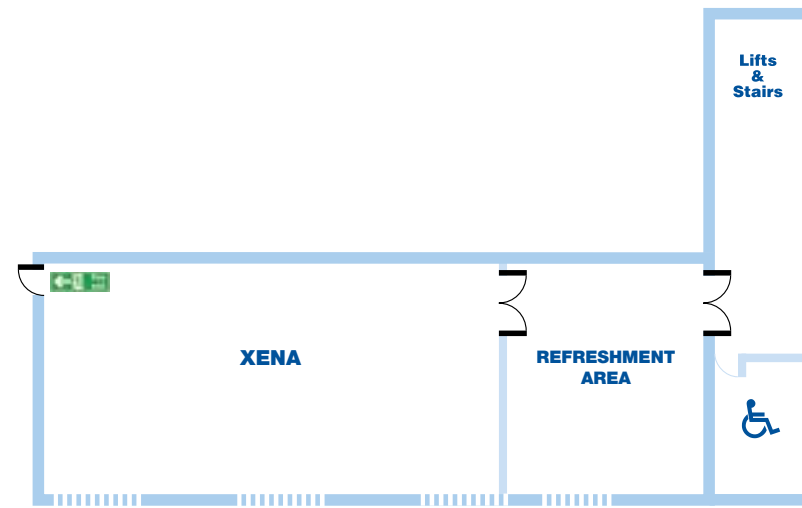

Rooms	Size and location	Minimum numbers	Maximum Theatre style	Maximum Classroom style	Maximum Round Cabaret style (tables of 6)	Maximum Square Cabaret style (tables of 6)	Maximum U Shape style	Maximum Board style
Jupiter/Saturn	20.5 x 7.8m Third floor	70	150	100	90	72	52	60
Jupiter	10.1 x 7.8m Third floor	35	70	46	36	30	28	36
Saturn	10.1 x 7.8m Third floor	35	70	46	36	30	28	36
Neptune/Pluto	18.6 x 5.8m Third floor	50	100	78	66	54	52	56
Neptune	14.5 x 5.8m Third floor	38	80	62	54	42	40	44
Pluto	4.1 x 5.8m Third floor	8	18	12	12	-	10	12
Xena	12.4 x 7.8m Ground floor	40	90	66	54	42	34	40
Discovery	14.8 x 7.8m Second floor	46	120	72	60	48	40	44
Apollo/Voyager	9.5 x 7.8m Second floor	30	90	46	36	36	22	32
Apollo	4.9 x 7.8m Second floor	16	40	28	24	18	18	22
Voyager	4.9 x 7.8m Second floor	16	40	28	24	18	18	22
Polaris	9.5 x 5.6m First floor	22	56	30	30	24	20	24
Electra	8.0 x 6.3m First floor	18	50	30	30	24	22	24
Uranus	7.8 x 5.1m Third floor	16	40	28	24	18	18	22
Atlantis	9.5 x 5.8m Second floor	16	64	40	36	36	24	30
Regulas	6.3 x 4.8m First floor	8	20	12	-	-	12	12
Eris	5.7 x 5.7m First floor	10	35	16	15	12	14	16
Venus	7.6 x 4.6m Fourth floor	14	40	24	24	12	16	20
Luna	5.8 x 4.9m Second floor	8	20	14	18	12	10	16
Earth	5.4 x 4.9m Fourth floor	8	21	14	18	12	12	16
Mars	5.4 x 4.9m Fourth floor	8	21	14	18	12	12	16
Vega	5.1 x 5.1m First floor	8	20	12	-	-	12	12
Rana	5.1 x 5.1m First floor	8	20	10	-	-	6	8
Sun Restaurant	118m² Fourth floor	-	-	-	-	-	-	-

Ceiling height: 2.54m

Ground Floor