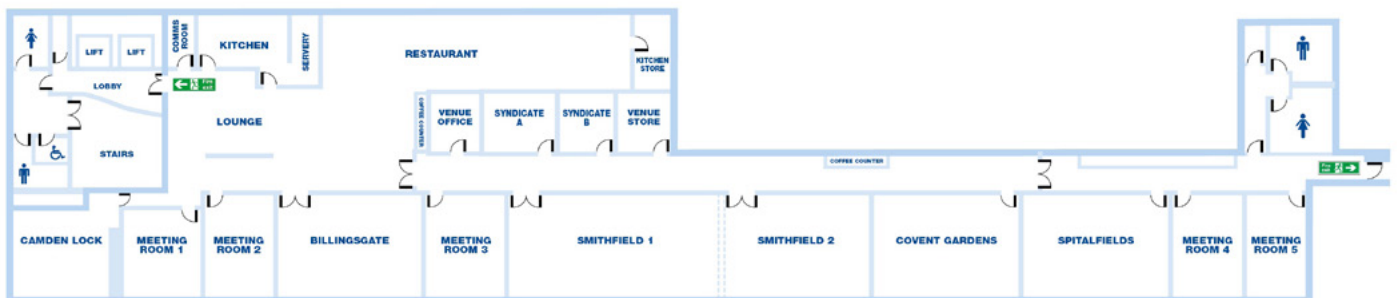

## CCT Venues-Smithfield

Experts in Event Space

- Situated above the historic, Grade II listed Smithfield Market, less than 5 minutes' walk from Farringdon and Barbican stations
- 13 flexible rooms accommodating between 6 to 190 delegates all on one floor
- Features including superfast internet, digital signage and supersized plasma screens
- Contemporary styling with open plan reception, lounge and restaurant areas themed around London's historic markets
- Character Room, The Camden Lock, an informal meeting space offering quirky décor and extra highlights such as snack dispensers, games and a personalised drinks fridge

Rooms	Size	Maximum Cabaret Round (8 per table)	Maximum Semi Cabaret (5 per table)	Maximum Theatre Style	Maximum Classroom Style	Maximum Board Room style	Maximum U Shape Style	Maximum Exam Style
The Smithfield Suite	21.2 x 6.7m	88	105	190	110	72	68	68
Smithfield 1	12.4 x 6.7m	48	55	110	70	40	36	40
Smithfield 2	8.7 x 6.7m	40	40	70	48	28	26	28
Meeting Room 1	4.6 x 5.6m	-	-	-	-	14	-	-
Meeting Room 2	4.1 x 6.7m	-	15	30	24	16	14	12
Meeting Room 3	4.8 x 6.7m	14	15	34	24	18	16	16
Meeting Room 4	4.3 x 6.7m	-	15	30	24	16	14	12
Meeting Room 5	3.7 x 6.7m	-	10	20	16	14	-	12
Billingsgate	8.8 x 6.7m	40	40	70	48	28	26	28
Spitalfields	8.8 x 6.7m	40	40	70	48	28	26	28
Covent Garden	8.7 x 6.7m	40	40	70	48	28	26	28
Camden Lock	5.6 x 6.7m	16	15	32	24	14	16	15
Syndicate A	4.4 x 3.9m	-	-	18	8	8	-	6
Syndicate B	3.4 x 3.9m	-	-	10	4	6	-	4

Ceiling height: 2.44m

For bookings and enquiries:

**T: 0808 168 1168 E: [enquire@cctvenues.co.uk](mailto:enquire@cctvenues.co.uk)**

CCT Venues-Smithfield, Two East Poultry Avenue, Smithfield, London, EC1A 9PT